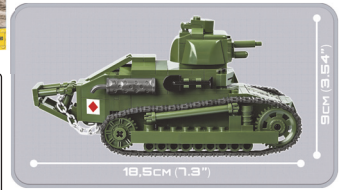

HISTORICAL COLLECTION