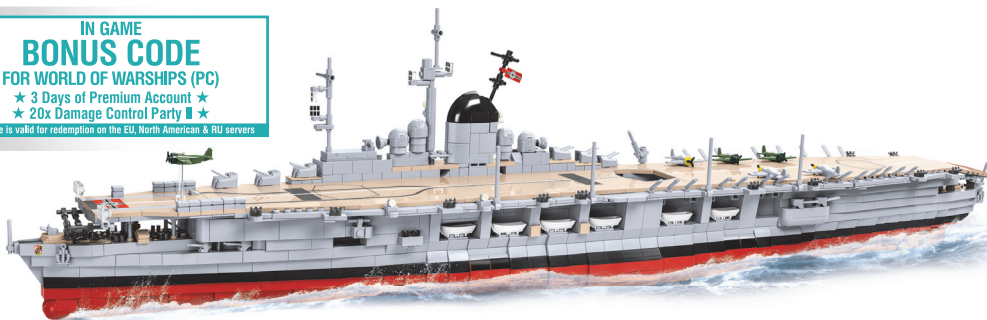

IN GAME
BONUS CODE
FOR WORLD OF WARSHIPS (PC)
★ 3 Days of Premium Account ★
★ 20x Damage Control Party II ★