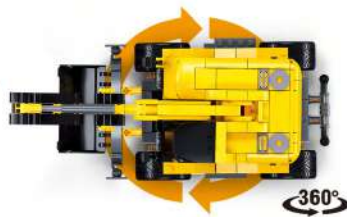

NEW!

RC E7 Wheeled Excavator

M38-B1155