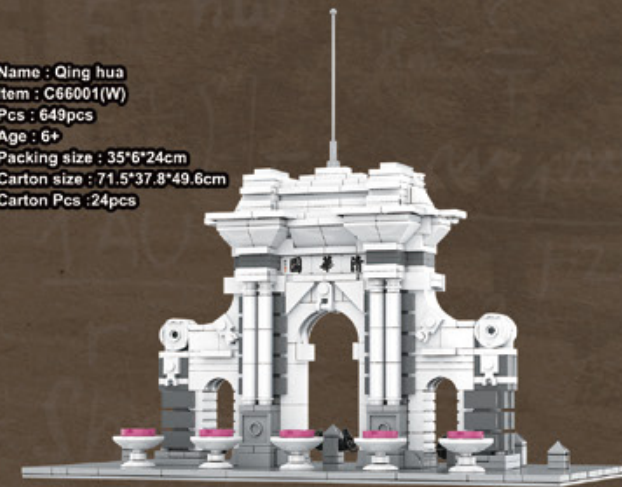

Name : Four Seasons Story Tree House
Item : C66004(W)
Pcs : 1155pcs
Age : 8+
Packing size : 30.7*23.8*11.9cm
Carton size : 50.1*32.3*49.6cm
Carton Pcs : 8pcs

Name : Qing hua
Item : C66001(W)
Pcs : 649pcs
Age : 6+
Packing size : 35*6*24cm
Carton size : 71.5*37.8*49.6cm
Carton Pcs :24pcs