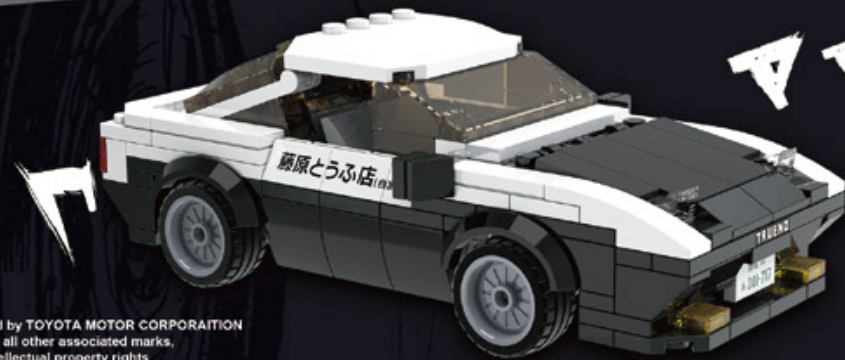

©Shuichi Shigeno/Kodansha Ltd.

**AE86
TRUENO**

Name : Initial-D AE86 TRUENO
Item : C55018(W)
Age : 8+
Packing size :21.0*6.0*14.0cm
Carton size :58.0*38.0*44.0cm
Carton Pcs :48pcs

This vehicle body is approved by TOYOTA MOTOR CORPORATION Sprinter Trueno GT-Apex and all other associated marks. Emblems and designs are intellectual property rights of Toyota Motor Corporation and used with permission.