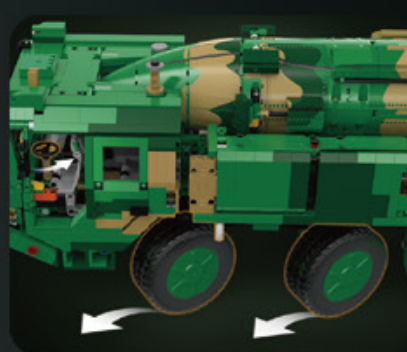

Name : Dongfeng 21-D missile
Item : C56031(W)
Pcs : 6351pcs
Age : 14+
Packing size : 70.2*36.3*34cm
Carton size : 70.2*36.3*34cm
Carton Pcs : 1pc