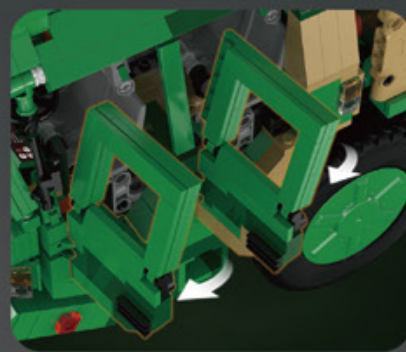

Name : Dongfeng 21-D missile
Item : C56031(W)
Pcs : 6351pcs
Age : 14+
Packing size : 70.2*36.3*34cm
Carton size : 70.2*36.3*34cm
Carton Pcs : 1pc