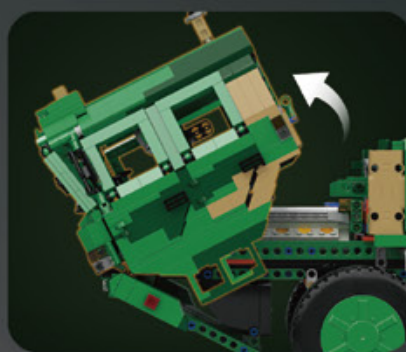

Name : Dongfeng 21-D missile
Item : C56031(W)
Pcs : 6351pcs
Age : 14+
Packing size : 70.2*36.3*34cm
Carton size : 70.2*36.3*34cm
Carton Pcs : 1pc