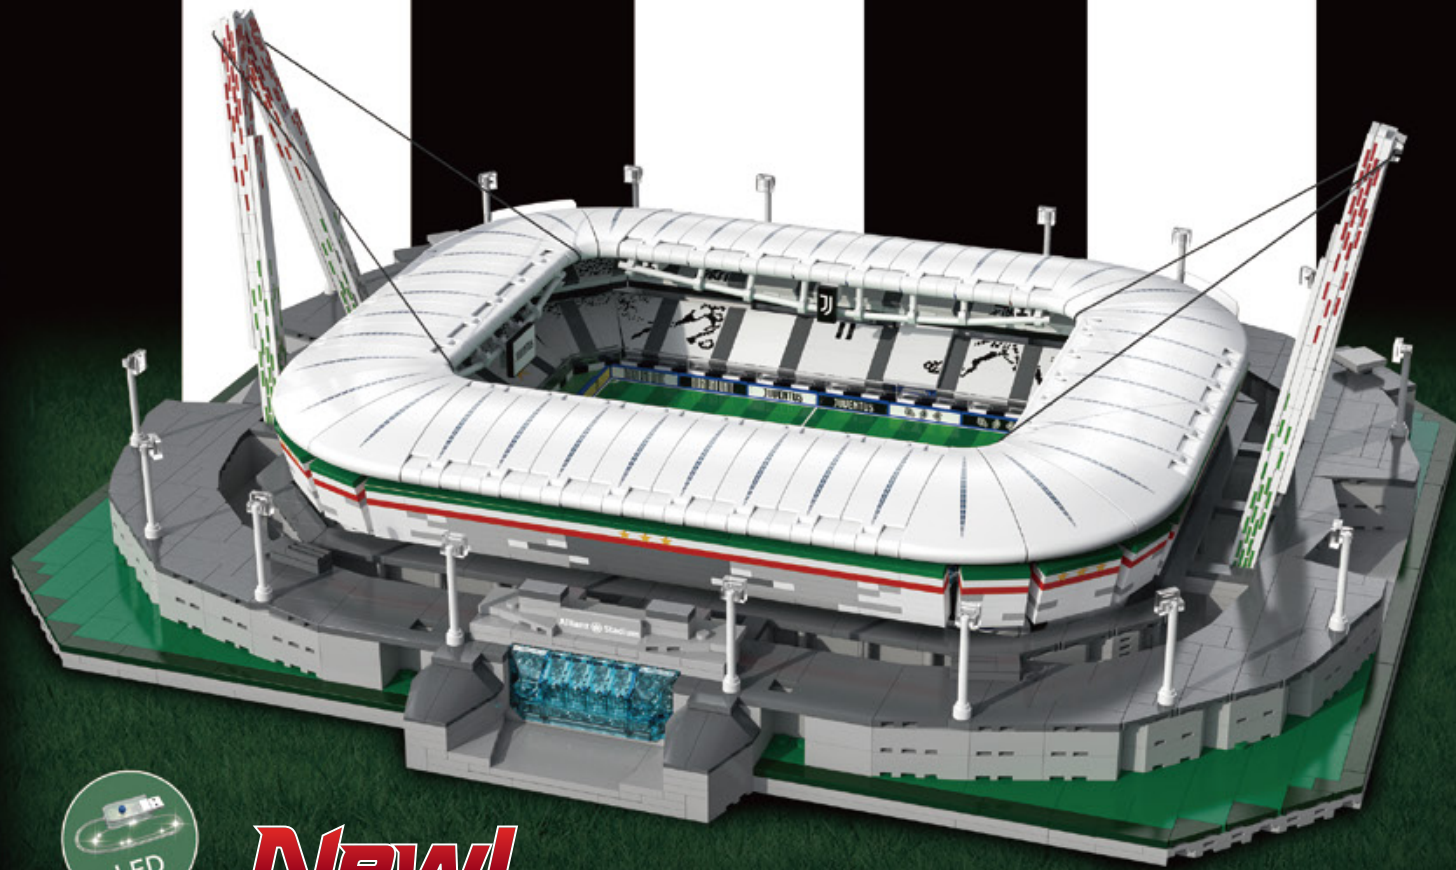

New!

Name: CLAAS Dominator 370
 Item: C61508(W)
 Age: 14+

CLAAS
 OFFICIAL LICENSED PRODUCT

RC
 2.4Ghz

Designer: Eric Trax
 Designer: Eric Trax
 Designer: Michael Skoicyda

New!

Name : Shell Retail Station
 Item : C66026(W)
 Pcs : 1222pcs
 Age : 14+
 Packing size : 42.3*34.9cm
 Carton size : 65.3*39.2*47.9cm
 Carton Pcs :6pcs