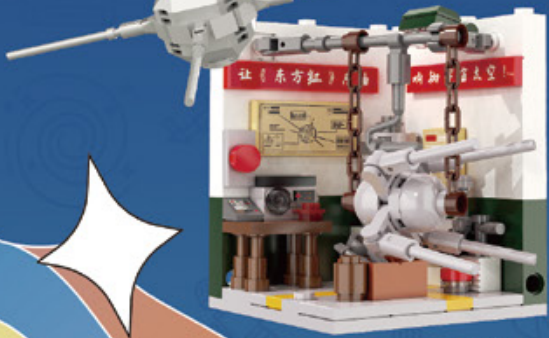

New!

Name : Dyehouse of FANTASY WESTWARD JOURNEY
Item : C67004
Age : 8+

C56004W

C56005W

C56006W

C56001W

C56002W

C56003W