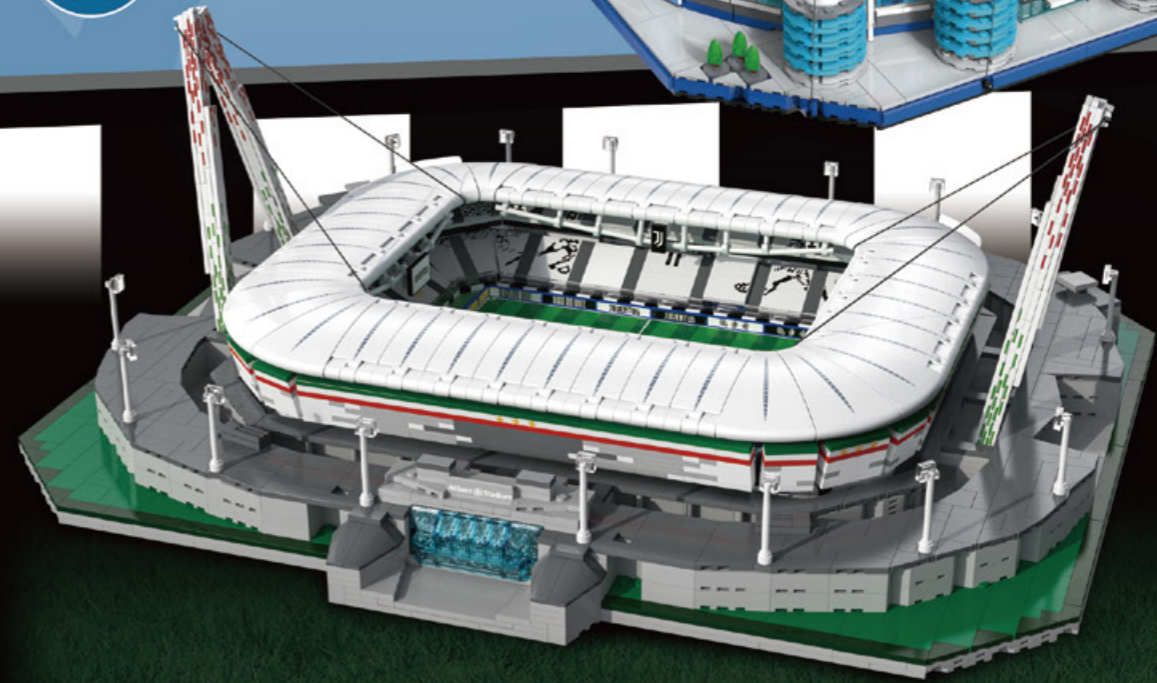

CLAAS
OFFICIAL LICENSED PRODUCT

RC
RADIO CONTROL
2.4G HZ

Designer: Eric Trax
Eric Trax Michal Skocypala

味搭 CaDA® Building Series

MANCHESTER CITY

New!

Name : Manchester City FC ETIHAD STADIUM
Item : C66022(W)
Pcs : 4473pcs
Age : 14+
Packing size : 66.7*17.8*37.3cm
Carton size : 69*37*39.5cm
Carton Pcs : 2pcs