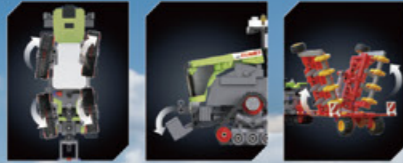

味搭 CaDA® MASTER

CLAAS
OFFICIAL LICENSED PRODUCT

Name : CLAAS XERION 5000 TRAC TS
Item : C65012(W)
Pcs : 1336pcs
Age : 8+
Packing size : 42*34*9cm
Carton size : 70*38*44cm
Carton Pcs : 8pcs

Designer: Bricksley
Gorwanta Koval Bricksley

New!

Name : CLAAS Dominator 370
Item : C61508(W)
Pcs : 4567pcs
Age : 14+
Packing size : 66.7*17.8*37.3cm
Carton size : 69*37*39cm
Carton Pcs : 2pcs

CLAAS
OFFICIAL LICENSED PRODUCT

RC
RADIO CONTROL
2.4G HZ