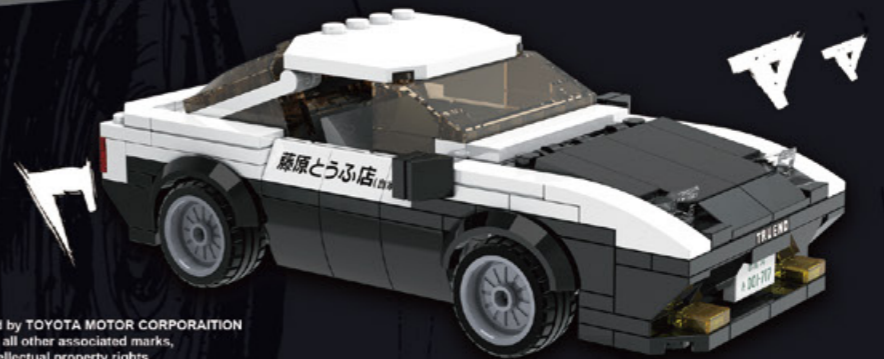

©Shuichi Shigeno/Kodansha Ltd.

AE86 TRUENO

Name : Initial-D AE86 TRUENO
Item : C55018(W)
Age : 8+
Packing size :21.0*6.0*14.0cm
Carton size :51.2*43.5*44cm
Carton Pcs :48pcs

This vehicle body is approved by TOYOTA MOTOR CORPORATION Sprinter Trueno GT-Apex and all other associated marks, Emblems and designs are intellectual property rights of Toyota Motor Corporation and used with permission.